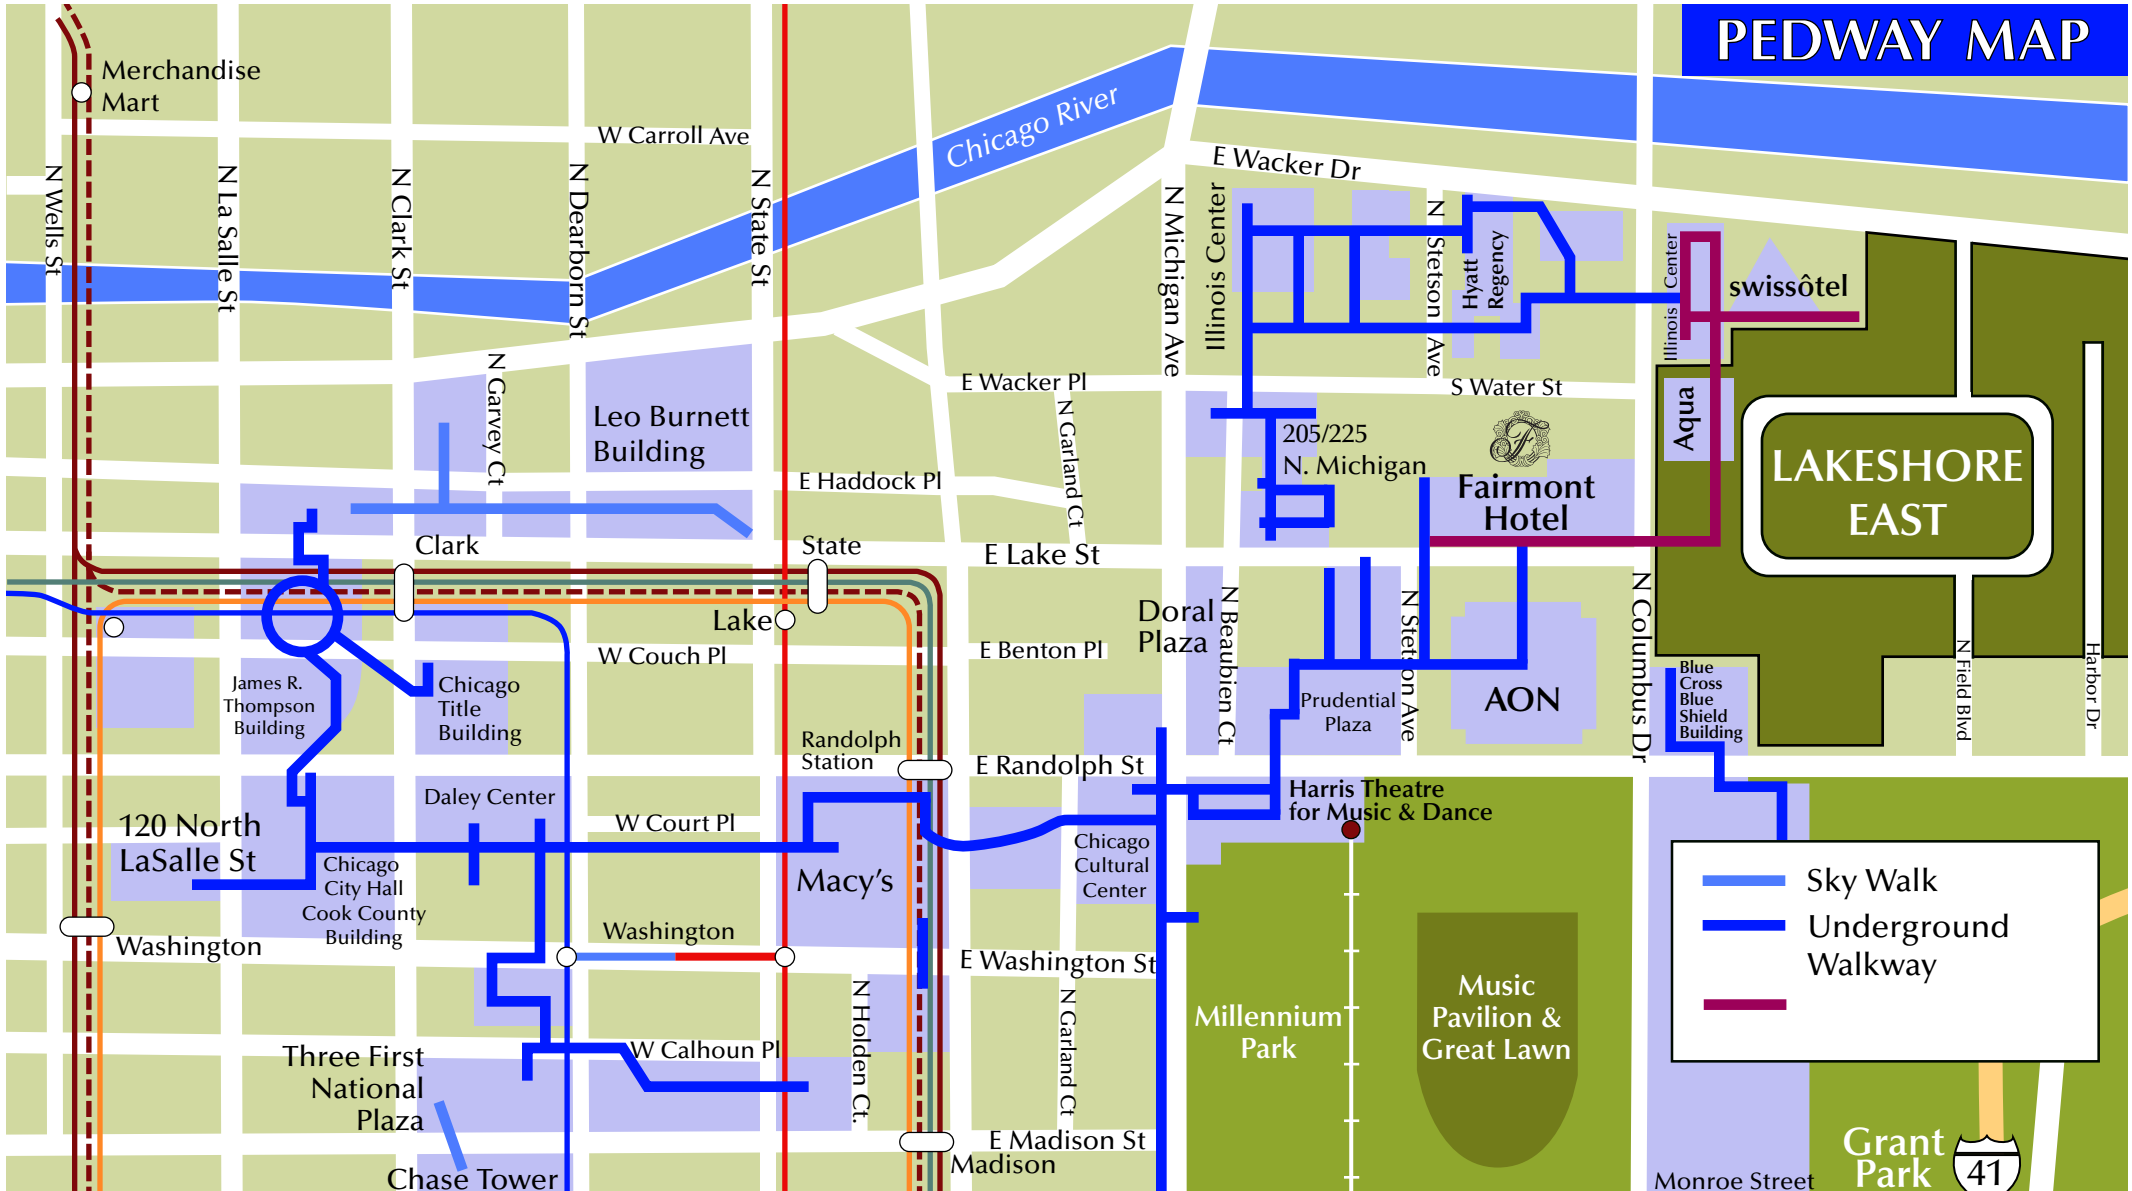

PEDWAY MAP

- Sky Walk
- Underground Walkway
- (Maroon line)

LAKESHORE EAST

Grant Park 41